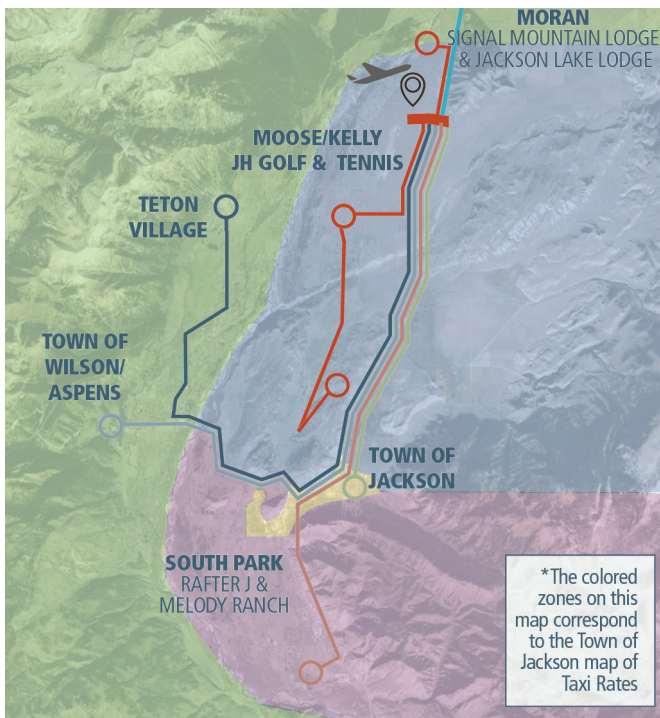

TAXI FARES

Save on your fare when you carpool in a taxi from the airport.

Save \$10 PER FARE ON EACH destination

RIDERS	TOWN OF JACKSON						
	TETON VILLAGE	TOWN OF WILSON / ASPENS	SOUTH PARK RAFTER J & MELODY RANCH	MOOSE/GOLF & TENNIS KELLY/SPRING CREEK	MORAN SIGNAL MOUNTAIN LODGE & JACKSON LAKE LODGE		
1	\$45	\$75	\$65	\$60	\$45	\$100	
2	\$50	\$80	\$70	\$65	\$45	\$110	
3	\$60	\$90	\$80	\$75	\$45	\$120	
4	\$65	\$95	\$85	\$75	\$45	\$125	
5+	 +\$4 PER ADDITIONAL RIDER  <small>(SAME DROP-OFF LOCATION)</small>						